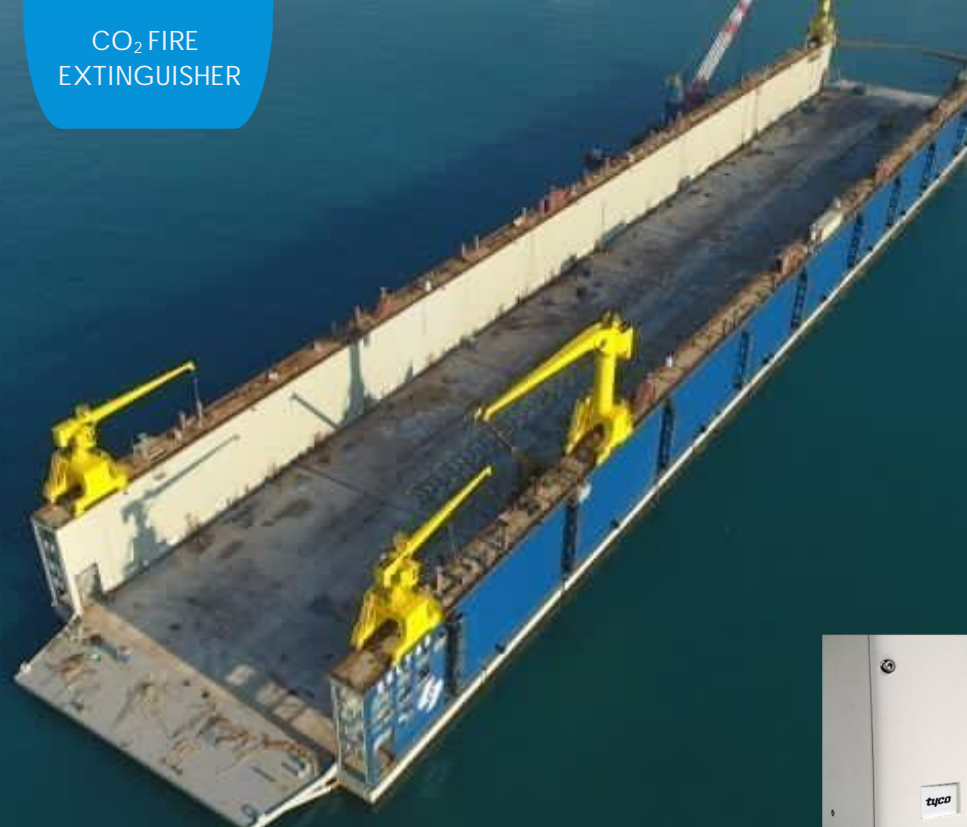

- DRYDOCK
- SELTAŞ NB11
- Length: 260x45m
- Capacity: 18000 tones
- SELTAŞ SHIPYARD
- Class : RINA

CO₂ FIRE
EXTINGUISHER

FIRE DETECTION
SYSTEM

www.almardenizcilik.com